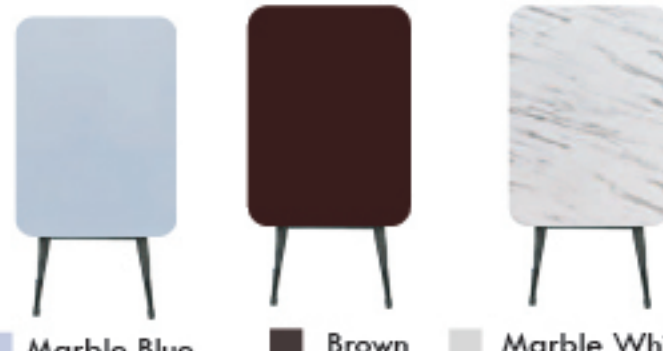

Red Royal Blue Yellow

Marble Blue Brown Marble White