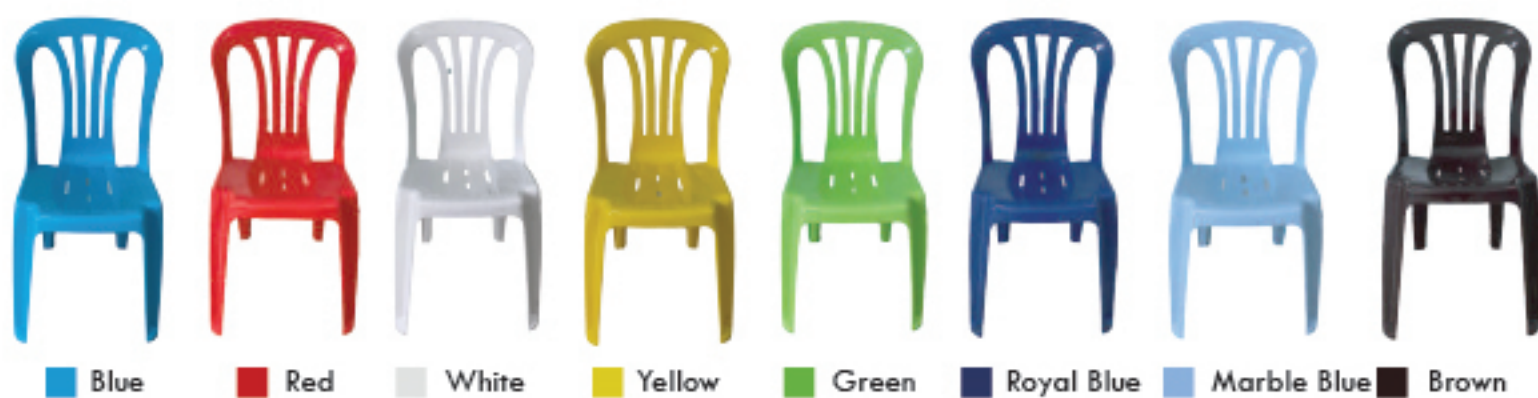

M198A

Plastic Chair

M198A is design with modern element in our mind, suit in any environment, be it outdoor or indoor

- Modern Design
- 150 KG Load Bearing
- UV & Humidity Resistance
- Comfortable Design
- 8 Color Selection
- 2 Years Warranty

Size : 450mm (L) x 450mm (W) x 860mm (H)

Seat Height : 440mm

Load : Maximum 150 KG

Color : 8 Color

MOQ : 500PCS/COLOR