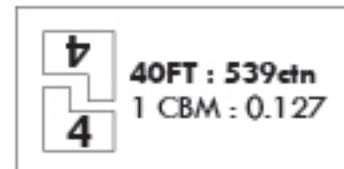

5 Layer : 485mm (L) x 365mm (W) x 890mm (H)

7 Layer : 485mm (L) x 365mm (W) x 1225mm (H)

Carton Size : 510mm (L) x 400mm (W) x 618mm (H)

Carton Size : 510mm (L) x 400m (W) x 735mm (H)

5 Layer