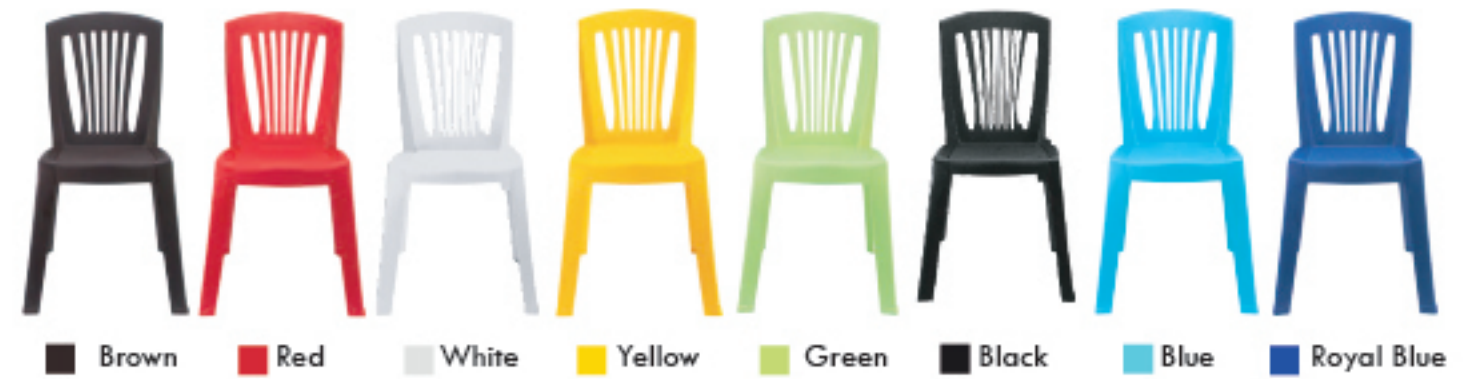

M178B

Plastic Chair

M178B has modern design, equipped with a high quality anti-slip rubber, safe to use with any surface condition

- Modern Design
- Wide Seat
- 150 KG Load Bearing
- UV & Humidity Resistance
- Comfortable Design
- 8 Color Selection
- 3 Years Warranty

Size	: 500mm (L) x 540mm (W) x 890mm (H)
Seat Height	: 460mm
Load	: Maximum 150 KG
Color	: 8 Color

Virgin Plastic

Recycle Plastic

MOQ : 500PCS/COLOR

40FT : 3200pcs
1 ROW PCS : 37
1 ROW CBM : 0.729