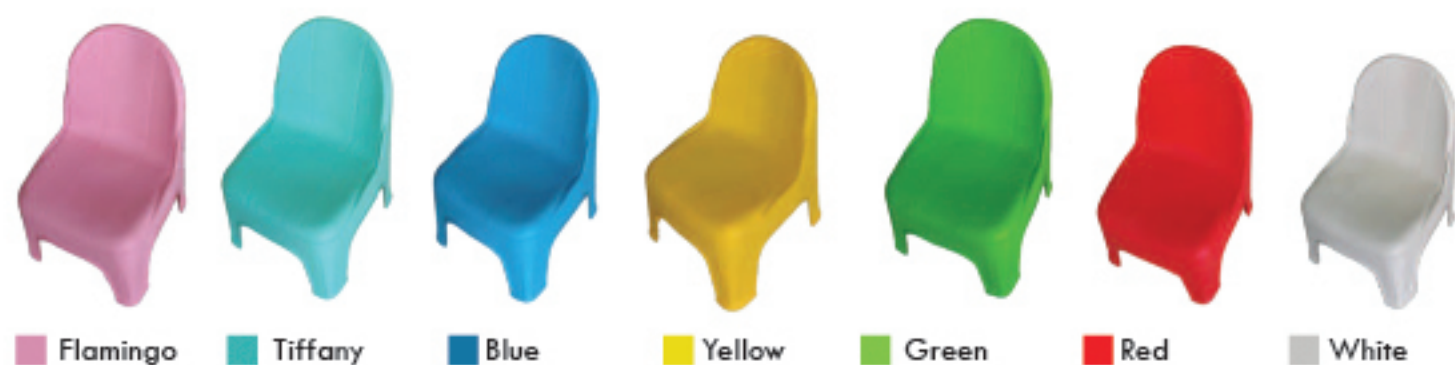

M888

Baby Chair

M888 is a modern apple baby chair, more safe and sturdy for your baby.

READY STOCK

- Adjustable Foot (Two Way To Use)
- Apple Design
- Coaster Hole
- Transparent Anti-Slip Foot Cushion
- Removable Design
- Steel Lock
- Easy to Assemble

Size : 580mm (L) x 610mm (W) x 600mm (H)

Seat Height : 510mm

Load : Maximum 30 KG

Color : 3 Color

Carton Size : 450mm (W) x 300mm (L) x 310mm (H)

Virgin Plastic

Recycle Plastic

40FT : 1524pcs
1 ROW CBM : 0.04185

M1001

Rabbit Kids Stool

M1001 is a mega size kid stool with colorful designed to give your kids comfort when sitting and variety of color to choose

READY STOCK

- Rounded Corner Design
- Strong Back Bone Support
- Anti-slip Rubber Feet
- Textured Surface
- Stackable Design
- Comfortable Big Seat Surface

Virgin Plastic

Recycle Plastic

Size : 345mm (L) x 385mm (W) x 520mm (H)

Seat Height : 520mm

Load : Maximum 100 KG

Color : 7 Color

MOQ
1200PCS/MODEL
(600PCS/COLOR)