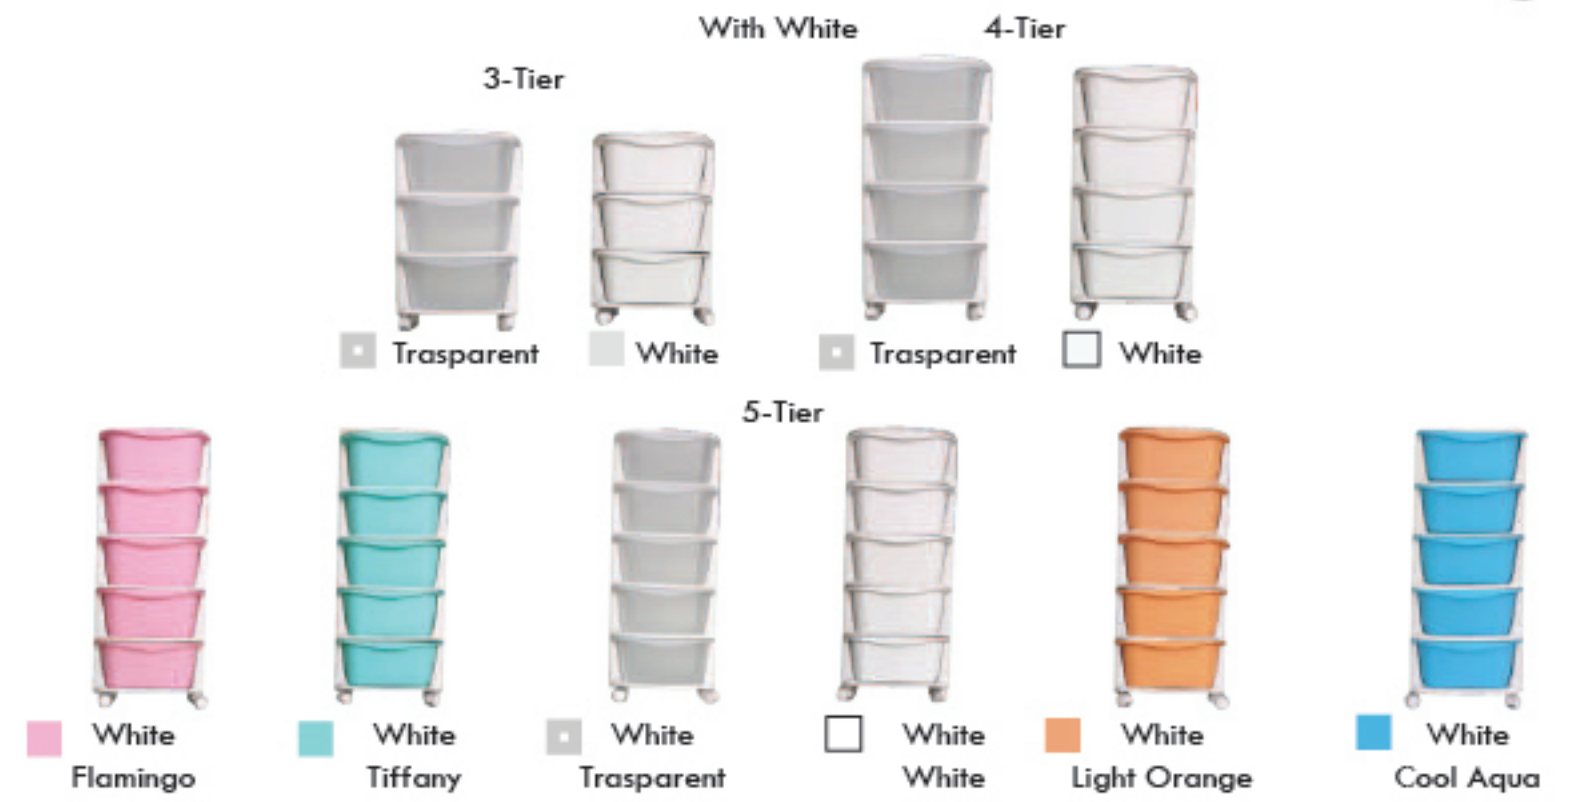

Size - 3 Tier : 360mm (L) x 360mm (W) x 560mm (H)

Size - 4 Tier : 360mm (L) x 360mm (W) x 720mm (H)

Size - 5 Tier : 360mm (L) x 360mm (W) x 880mm (H)

Color : 6 Color

M303 Carton Size : L38 x W36 x H40cm (0.055 m3)