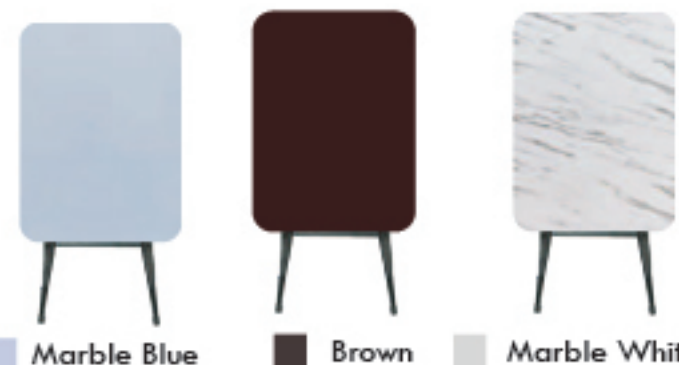

Red Royal Blue Yellow

Marble Blue Brown Marble White