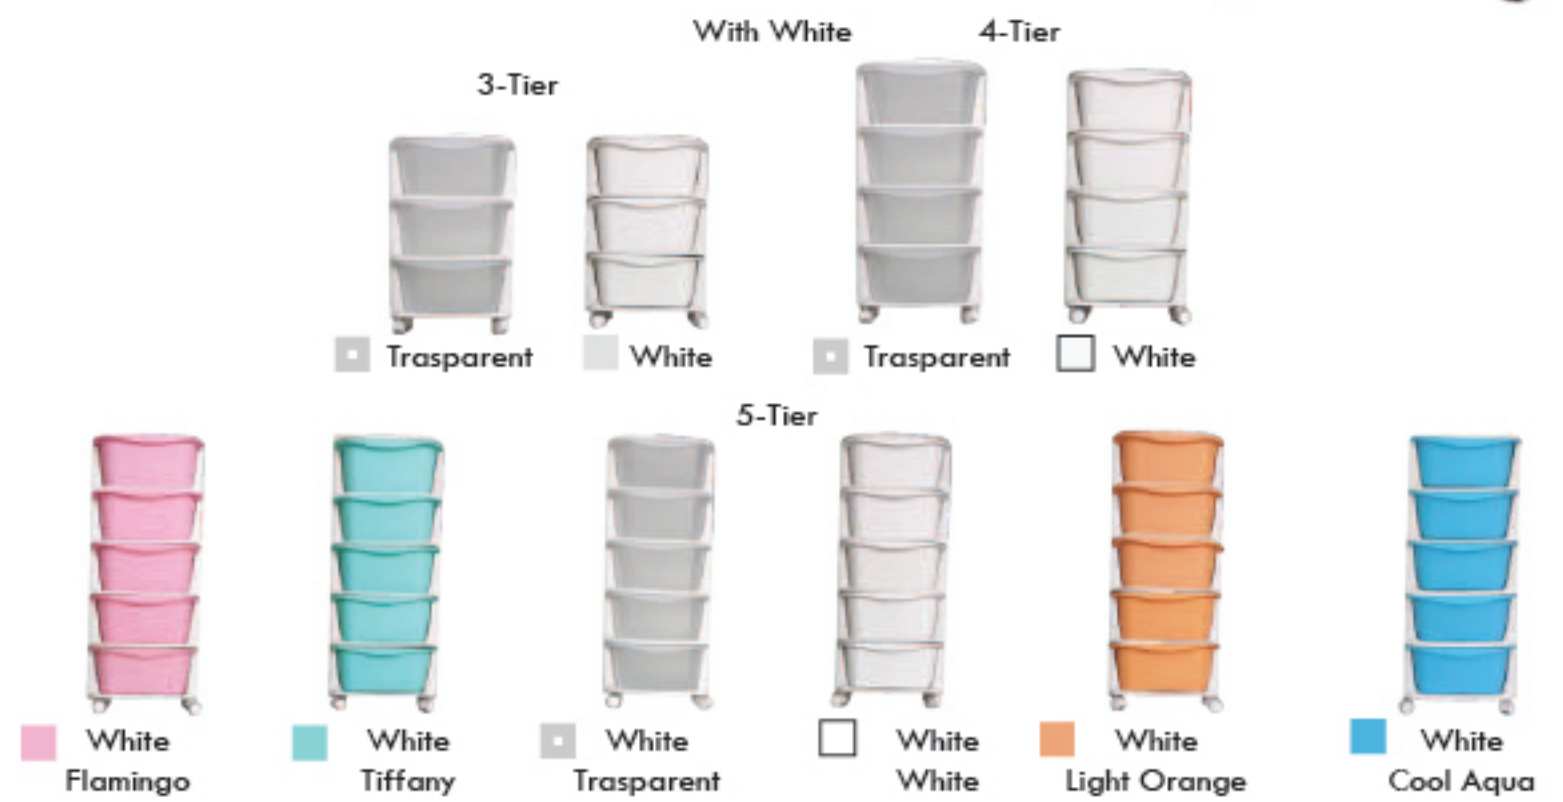

Virgin Plastic

Recycle Plastic

Size - 3 Tier : 360mm (L) x 360mm (W) x 560mm (H)

Size - 4 Tier : 360mm (L) x 360mm (W) x 720mm (H)

Size - 5 Tier : 360mm (L) x 360mm (W) x 880mm (H)

Color : 6 Color

M303 Carton Size : L38 x W36 x H40cm (0.055 m3)