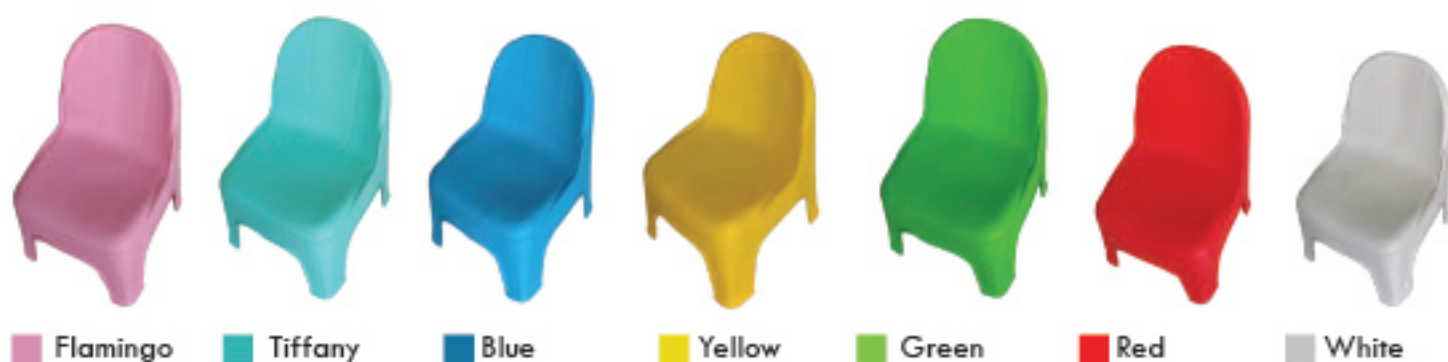

- Rounded Corner Design
- Strong Back Bone Support
- Anti-slip Rubber Feet
- Textured Surface
- Stackable Design
- Comfortable Big Seat Surface

Virgin Plastic

Recycle Plastic

Size : 345mm (L) x 385mm (W) x 520mm (H)

Seat Height : 520mm

Load : Maximum 100 KG

Color : 7 Color

MOQ
1200PCS/MODEL
(600PCS/COLOR)

Flamingo Tiffany Blue Yellow Green Red White