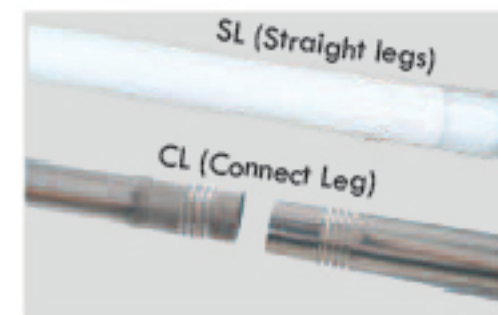

White

Flamingo

CL (Connect Leg)

SL (Straight legs)

40FT : 1524pcs
1 ROW CBM : 0.04185

M1001

Rabbit Kids Stool

M1001 is a mega size kid stool with colorful designed to give your kids comfort when sitting and variety of color to choose